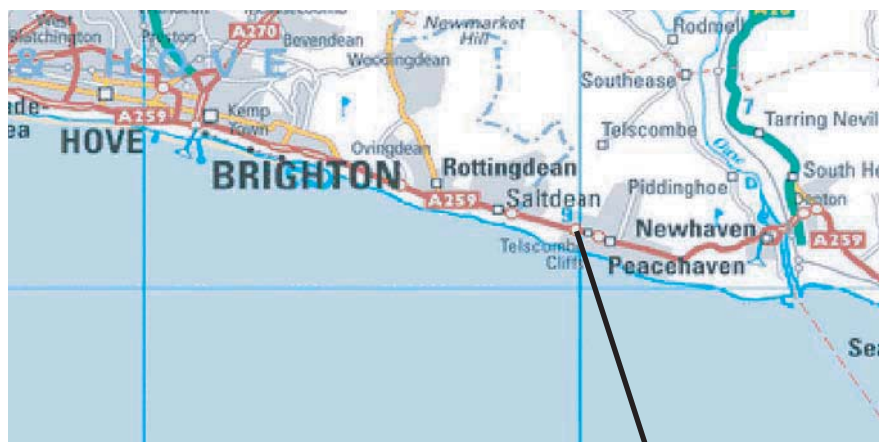

**dynamo**  
girls football club

Peacehaven • Telscombe • Saltdean

## Ground directions

Telscombe Cliffs Playing Fields, Telscombe Cliffs, East Sussex

### how to find us:

Telscombe Cliffs is located just West of Peacehaven on the coast between Newhaven and Rottingdean.

Travel along A259 towards Peacehaven. Upon reaching Telscombe Cliffs, turn inland at roundabout which has Texaco Garage on corner, onto Telscombe Cliffs Way.

### car park B

This is at Telscombe Cliffs Primary School, which is approximately 5 minutes walk from the ground. Please ensure you lock your car and do not leave any valuables behind.